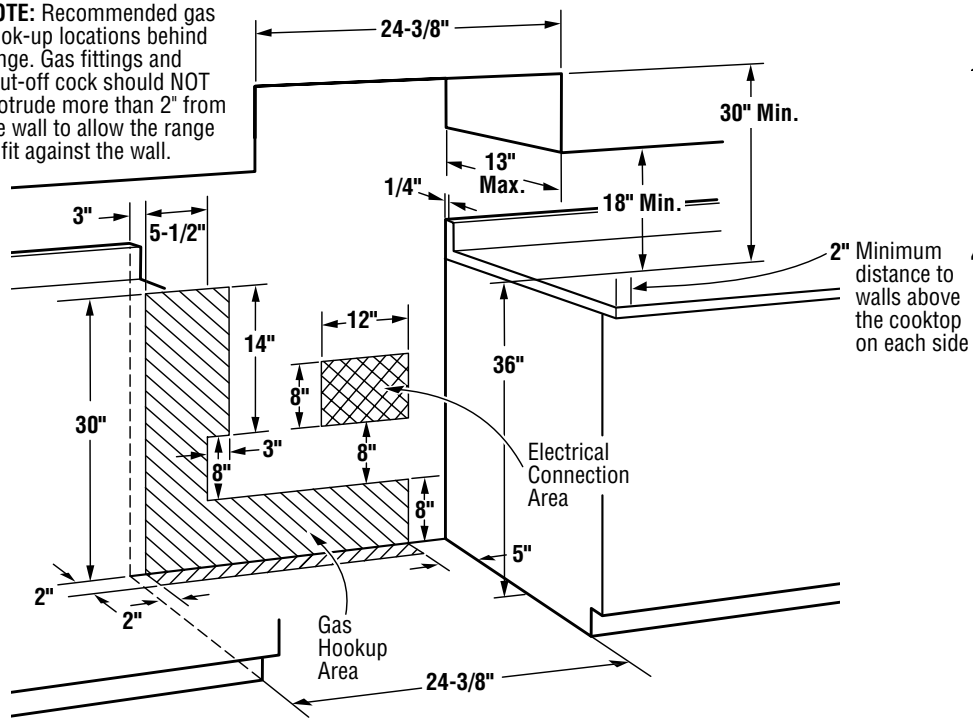

HOTPOINT®

RGA724EK – Hotpoint 24" Free-Standing Gas Range

Dimensions (in inches)

Installation Information (in inches)

NOTE: Recommended gas hook-up locations behind range. Gas fittings and shut-off cock should NOT protrude more than 2" from the wall to allow the range to fit against the wall.

Electrical Rating: 120V, 60Hz, 5A

Installation Information: Before installing, consult installation instructions packed with product for current dimensional data.

Note: LP conversion kit is required for this model.

- Electronic Pilotless Ignition - Provides reliable burner ignition operation, eliminating the need for a standing pilot
- All Purpose Burners - Deliver a wide range of heat output ideal for most cooking requirements
- Porcelain Oven Door - Offers a scratch-resistant porcelain coating for easy cleaning
- Lift-Up Cooktop - Cooktop lifts up for easy access to porcelain-enameled subtop
- Continuous Grates - Provide a flat, sturdy surface allowing easy movement of pans between burners
- Two Oven Racks - Feature a durable construction to help accommodate any size or type of cookware
- Four Embossed Rack Positions - Increase cooking flexibility and maximize oven capacity
- Broiler Drawer - Supplies a concentrated heat for crisping and browning
- Broiler Pan With Grid - Convenient broiler pan can be used when broiling for crisping and browning
- Model RGA724EKWH – White