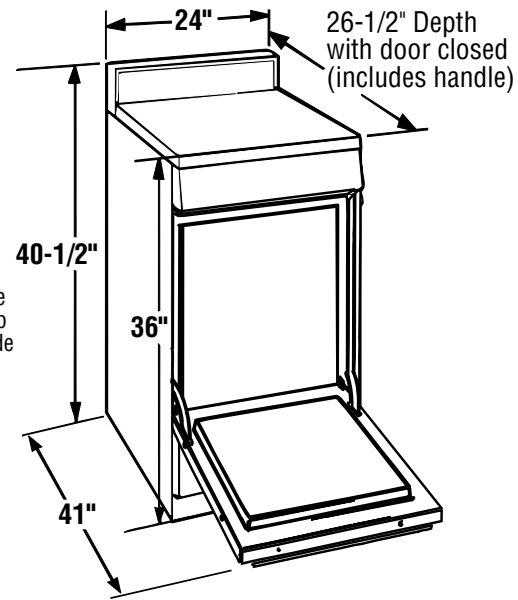

HOTPOINT®

RGA724EK – Hotpoint 24" Free-Standing Gas Range

Dimensions (in inches)

Installation Information (in inches)

NOTE: Recommended gas hook-up locations behind range. Gas fittings and shut-off cock should NOT protrude more than 2" from the wall to allow the range to fit against the wall.

Electrical Rating: 120V, 60Hz, 5A

Installation Information: Before installing, consult installation instructions packed with product for current dimensional data.

Note: LP conversion kit is required for this model.