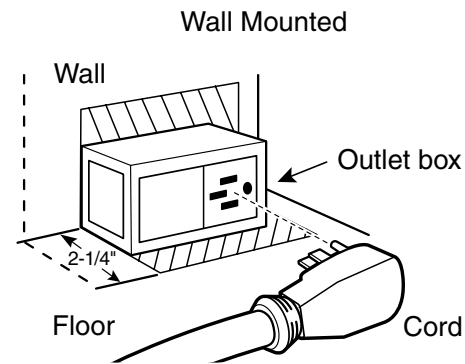

## RA724K – Hotpoint 24" Free-Standing Electric Range

Dimensions (in inches)

Recommended acceptable electrical outlet area. Orient the electrical receptacle so the length is parallel to the floor.

KW Rating	
240V	9.2
208V	6.9

### Receptacle locations

Locally approved flexible service cord or conduit must be used because terminals are not accessible after range installation. See shaded area in drawings for location of electrical outlet box. Recommended outlet locations allow range to be installed directly against rear wall.

Models	A	B	C (recommended)	D
20" Wide	20"	20-3/8"	2"	41"
24" Wide	24"	24-3/8"	2"	41"

Specification Created 7/05  
420512

All GE ranges are equipped with an Anti-Tip device. The installation of this device is an important, required step in the installation of the range.