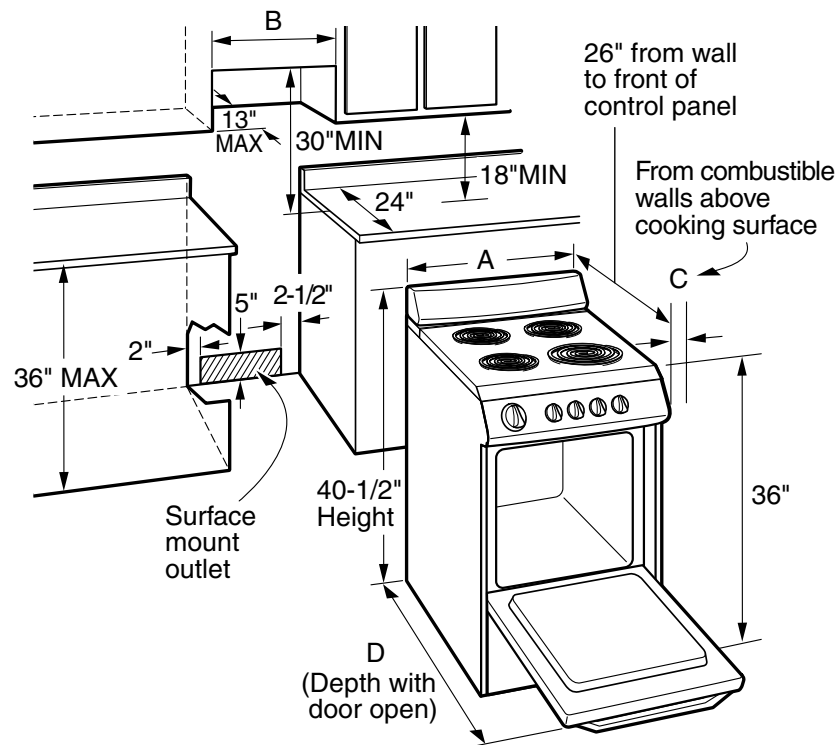

## RA724K – Hotpoint 24" Free-Standing Electric Range

Dimensions (in inches)

Recommended acceptable electrical outlet area. Orient the electrical receptacle so the length is parallel to the floor.

KW Rating	
240V	9.2
208V	6.9

### Receptacle locations

Locally approved flexible service cord or conduit must be used because terminals are not accessible after range installation. See shaded area in drawings for location of electrical outlet box. Recommended outlet locations allow range to be installed directly against rear wall.

Models	A	B	C (recommended)	D
20" Wide	20"	20-3/8"	2"	41"
24" Wide	24"	24-3/8"	2"	41"

Specification Created 7/05  
420512

All GE ranges are equipped with an Anti-Tip device. The installation of this device is an important, required step in the installation of the range.

### Features and Benefits

- Coil Heating Elements - Provides consistent and even heat on the cooktop with a plug-in element that is removable for easy cleaning
- Chrome Drip Bowls - Contain minor spills and are removable for easy cleaning
- Lift-Up Cooktop - Cooktop lifts up for easy access to porcelain-enameled subtop
- Two Oven Racks - Feature a durable construction to help accommodate any size or type of cookware
- Broiler Pan With Grid - Convenient broiler pan can be used when broiling for crisping and browning
- Visor Handle - Features a classic design and easy cleanability
- Model RA724KWH – White